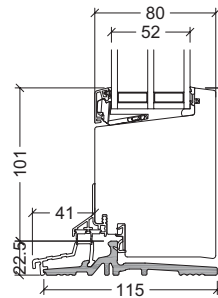

# VELFAC Ribo wood inward opening door - thresholds

## entrance doors and patio doors

**22.5mm composite with alu-treadplate**  
 element depth 115mm and 147mm

Seen from outside

**45mm oak**  
 element depth 115mm and 140mm

Seen from outside