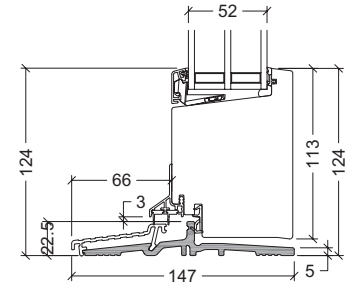

# VELFAC Ribo wood inward opening door - thresholds

## entrance doors and patio doors

**22.5mm composite with alu-treadplate**  
 element depth 115mm and 147mm

Seen from outside

**45mm oak**  
 element depth 115mm and 140mm

Seen from outside