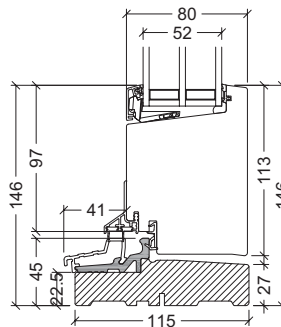

## entrance doors and patio doors

**22.5mm composite with alu-treadplate**  
 element depth 115mm and 147mm

Seen from outside

**45mm oak**  
 element depth 115mm and 140mm

Seen from outside