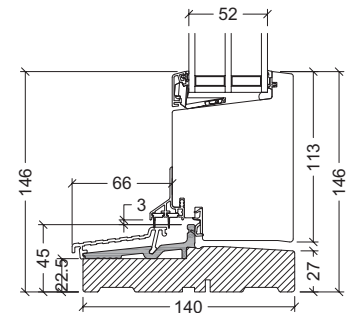

## entrance doors and patio doors

**22.5mm composite with alu-treadplate**  
 element depth 115mm and 147mm

Seen from outside

**45mm oak**  
 element depth 115mm and 140mm

Seen from outside